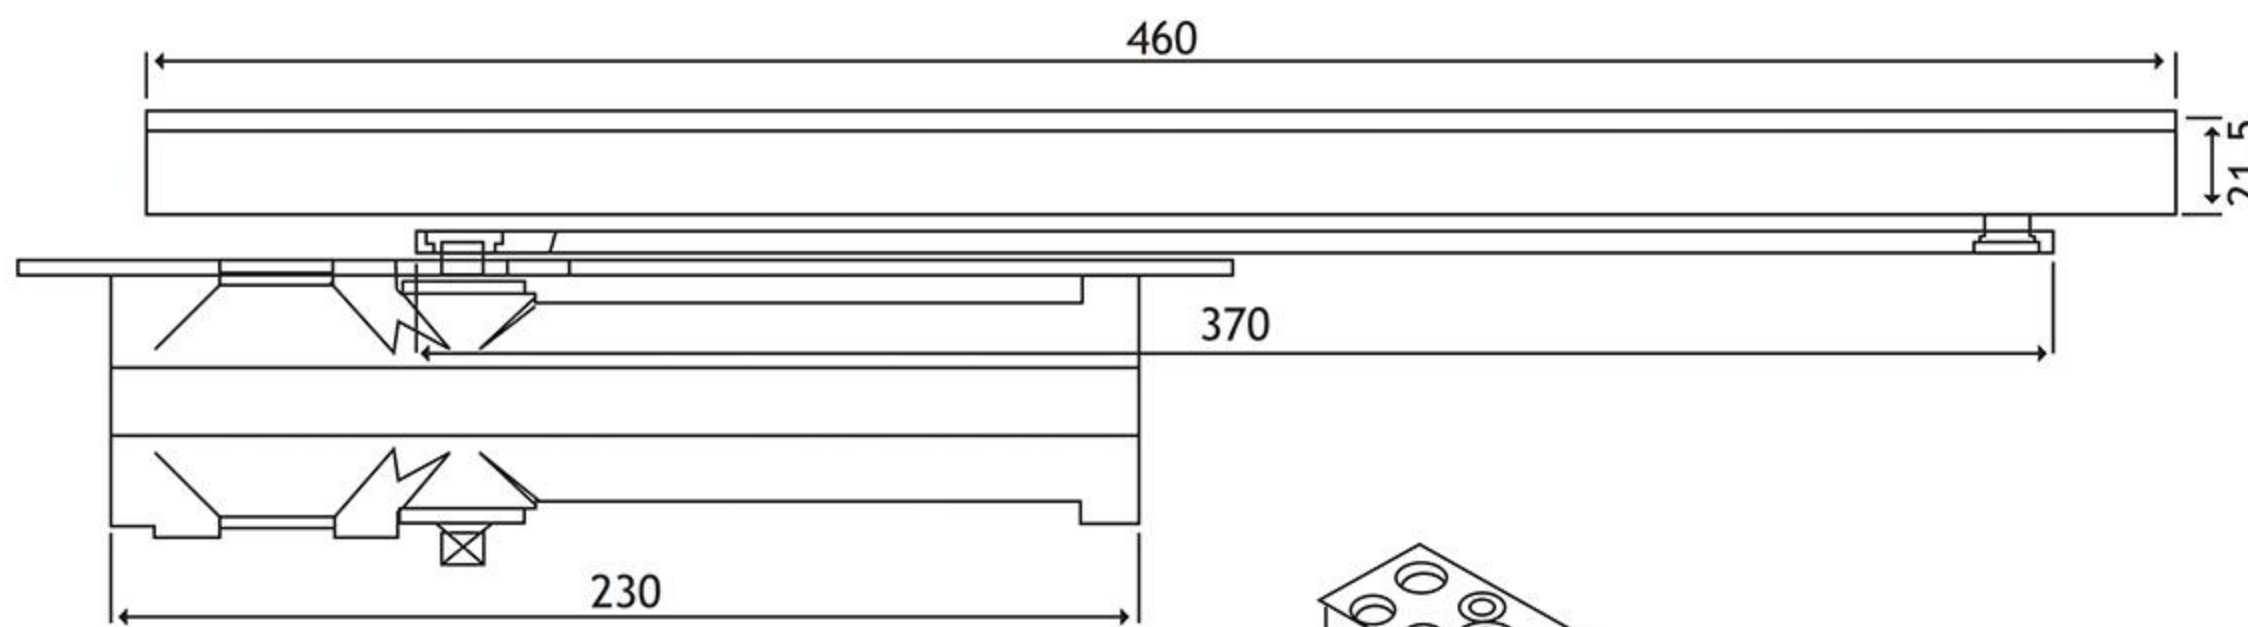

CONCEALED DOOR CLOSER

DT982

Color: Silver

Adjustable closing speed (2 speeds) with hold open

Applicable for Left hand and Right hand doors

It can be installed on the frame or on the panel

Suitable for all kind of superior doors

Tested for 300,000 times opening and closing

| Door Width (mm) | Door Weight (Kgs) | Closing Force |
|-----------------|-------------------|---------------|
| 800-1100 | 65-85 | 4 |

Mechanical hold open slide rail