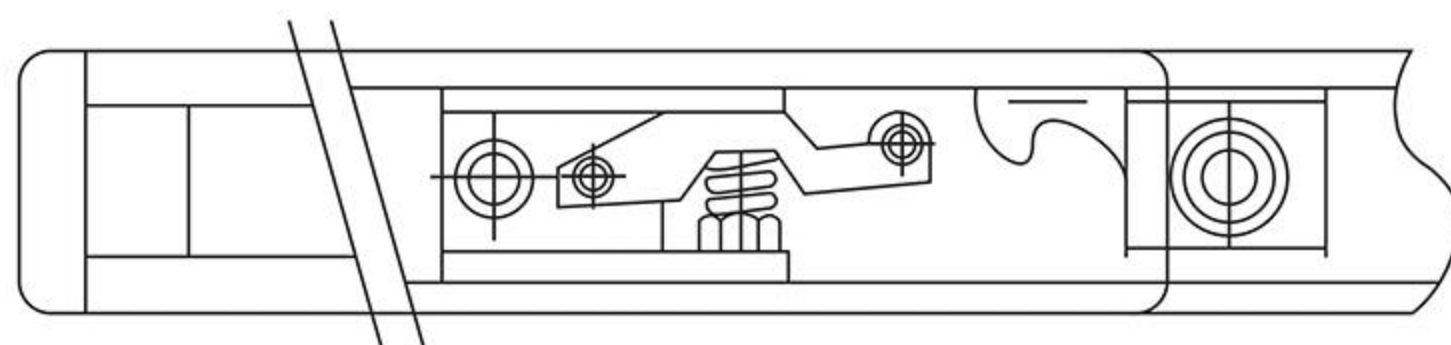

CONCEALED DOOR CLOSER

DT982

Color: Silver

Adjustable closing speed (2 speeds) with hold open

Applicable for Left hand and Right hand doors

It can be installed on the frame or on the panel

Suitable for all kind of superior doors

Tested for 300,000 times opening and closing

| Door Width (mm) | Door Weight (Kgs) | Closing Force |
|-----------------|-------------------|---------------|
| 800-1100 | 65-85 | 4 |

Mechanical hold open slide rail