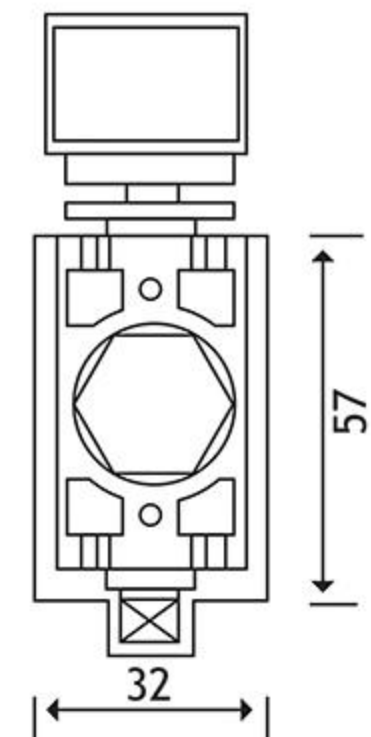

CONCEALED DOOR CLOSER

DT982

Color: Silver

Adjustable closing speed (2 speeds) with hold open

Applicable for Left hand and Right hand doors

It can be installed on the frame or on the panel

Suitable for all kind of superior doors

Tested for 300,000 times opening and closing

| Door Width (mm) | Door Weight (Kgs) | Closing Force |
|-----------------|-------------------|---------------|
| 800-1100 | 65-85 | 4 |

Mechanical hold open slide rail